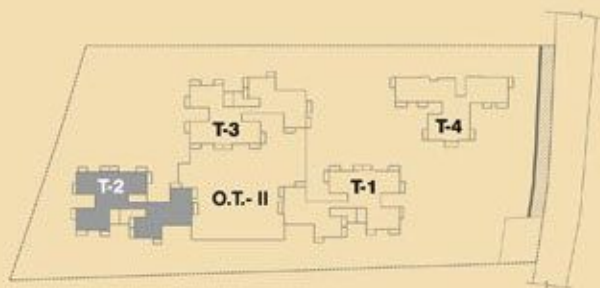

UTOPIA  
NATURALLY BEAUTIFUL LIFE

TOWER 2  
TYPICAL FLOOR PLAN