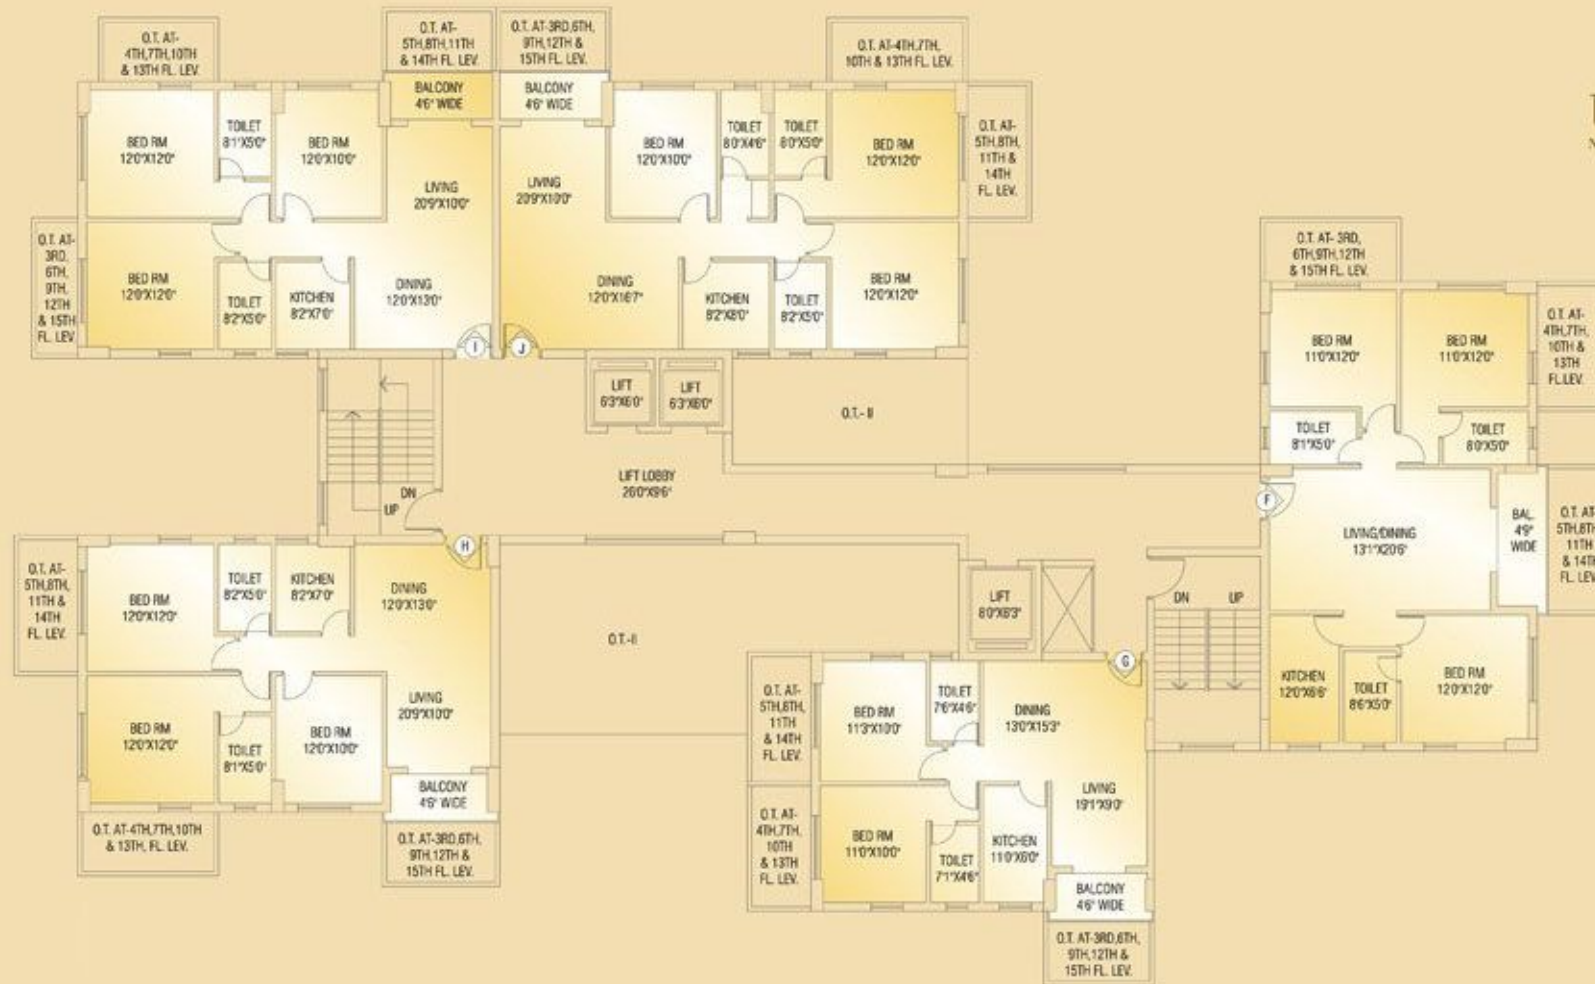

UTOPIA  
NATURALLY BEAUTIFUL LIFE

TOWER 2  
TYPICAL FLOOR PLAN